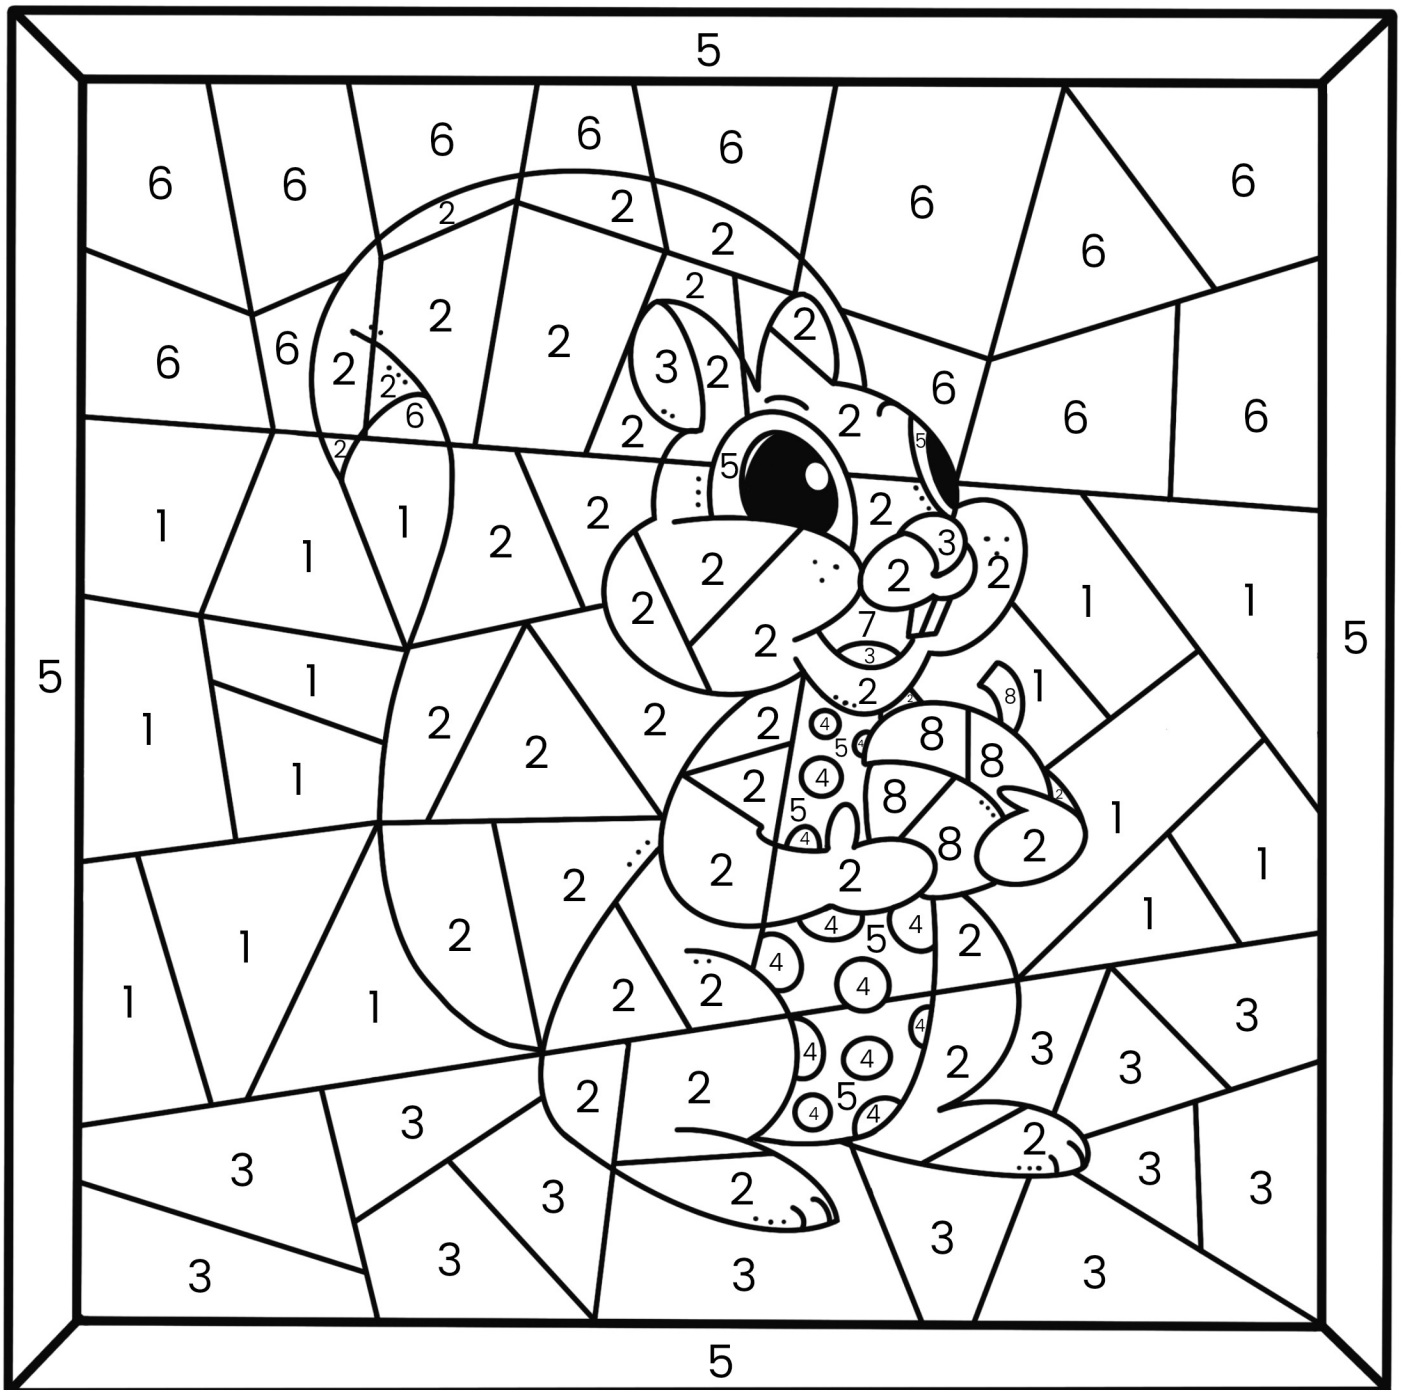

Fall Color by Number

Directions: Color the picture according to the code.

Color Code

orange - 1

brown - 2

pink - 3

green - 4

yellow - 5

light blue - 6

black - 7

tan - 8