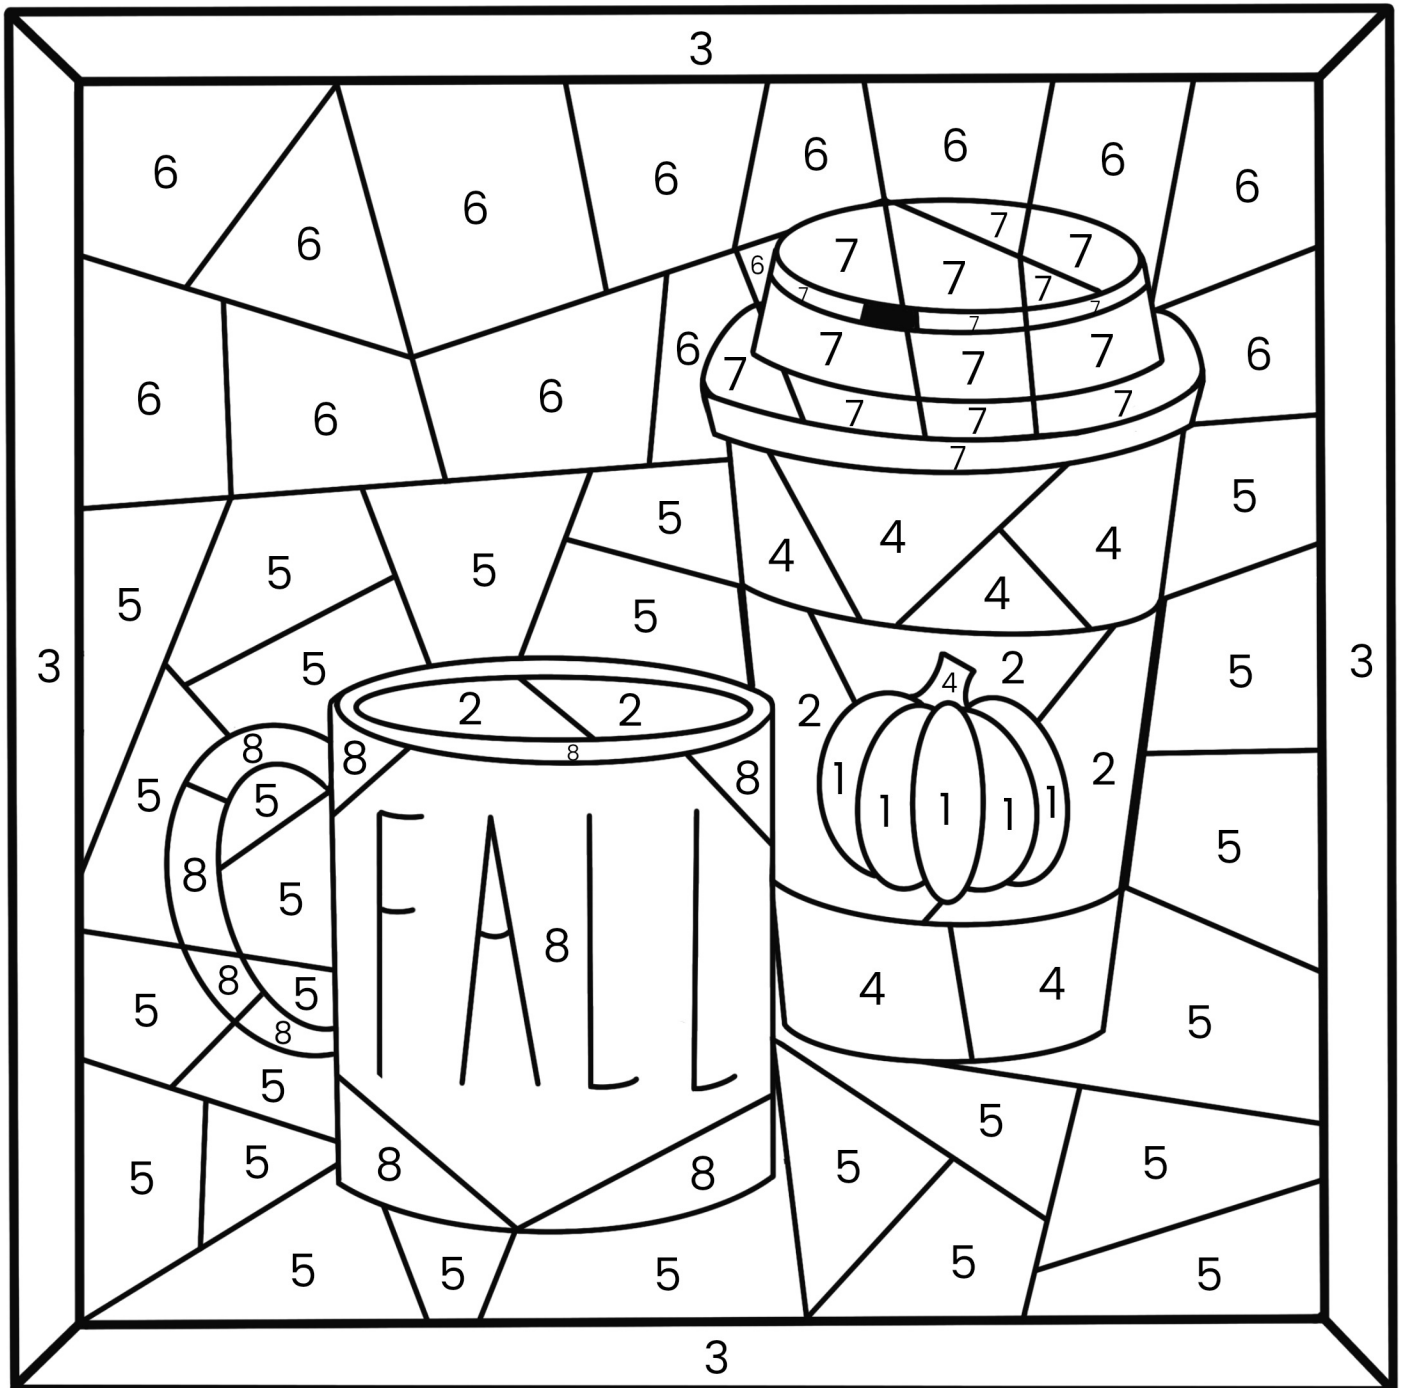

Fall Color by Number

Directions: Color the picture according to the code.

Color Code

orange - 1

brown - 2

red - 3

green - 4

yellow - 5

light blue - 6

white - 7

tan - 8