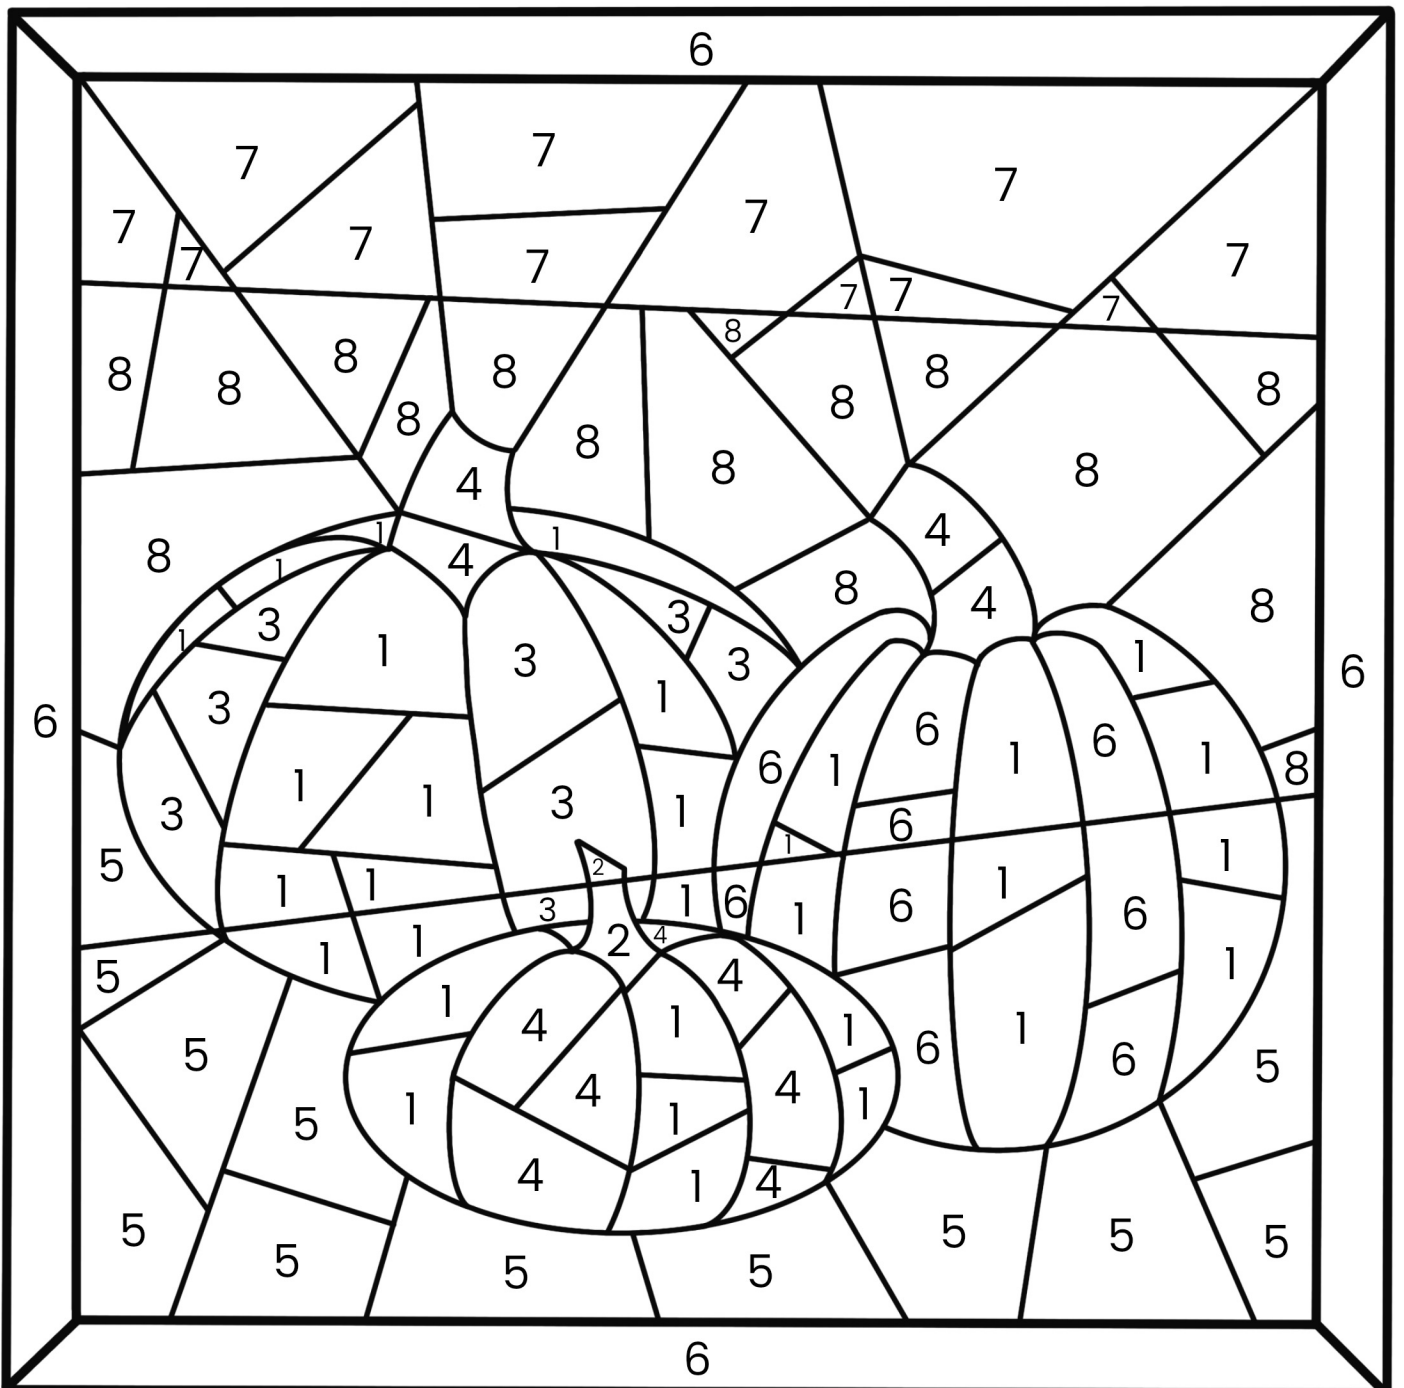

Fall Color by Number

Directions: Color the picture according to the code.

Color Code

orange - 1

brown - 2

red - 3

green - 4

dark blue - 5

yellow - 6

light blue - 7

blue - 8